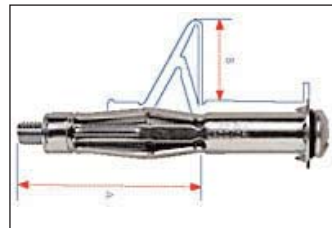

Hammerscrew No.29

Fastening & Fixing

Hanger

Hex Bolt HD Anchor

Hex Bolt Sleeve Anchor

Hook Sleeve Anchor

**Chemical Capsule
(Knock in Type)**

Chisel Stud

Pump in Resin

Resin Stud BZP

Plasterboard Nylon Screw

Resin Gun

Cavity Fixing

Setting Tool (For Cavity Fixing)

Basin Fixing

Nailin alloy

Nylon Frame Anchor No.30

Nylon plug

Spring Toggle

Sleeve Anchor Hex Nut

Sleeve Anchor Stainless

Chemical Capsule (Spin Type)

Stud and Nut HD Anchor

Through Bolt