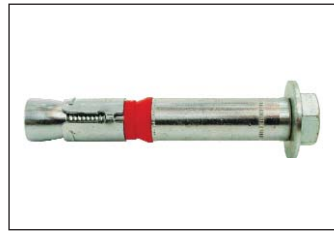

Plastic Plug

Screwbolt Hex Nut

Screwbolt Flange Head

Screwbolt Hook

Screwbolt Countersunk

Screwbolt Eye

Shield

Shield Hook

Shield Eye

Coach Screw & Plug

Concrete Screw

Countersunk Sleeve

Countersunk HD Anchor

Sleeve Anchor Eye

Eyebolt

Hookbolt

Hammerscrew No.29

Fastening & Fixing

Hanger

Hex Bolt HD Anchor

Hex Bolt Sleeve Anchor

Hook Sleeve Anchor

**Chemical Capsule
(Knock in Type)**

Chisel Stud