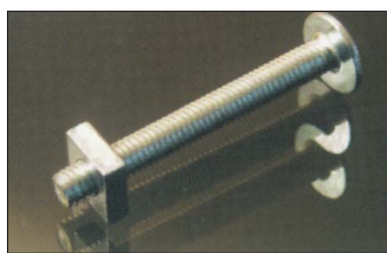

6.3 x 32 16mm Washer
6.3 x 32 19mm Washer
6.3 x 45 16mm Washer
6.3 x 45 19mm Washer

RAWL NUT

M8 x 50
M10 x 50

GALVANISED BONDED WASHERS

16 - 2 19 - 3

Fastening & Fixing

Hex Set Screws BZP

Pozi Countersunk Wood Screws

Steel Hex Full Nut

Roofing Bolt & Square Nut BZP

Steel Repair Washers BZP

HT HEX SETSCREWS BZP

M8 x 16	M10 x 20	M12 x 20
M8 x 20	M10 x 25	M12 x 25
M8 x 25	M10 x 30	M12 x 30
M8 x 30	M10 x 35	M12 x 35
M8 x 35	M10 x 40	M12 x 40
M8 x 40	M10 x 45	M12 x 45
M8 x 45	M10 x 50	M12 x 50
M8 x 50	M10 x 60	M12 x 60